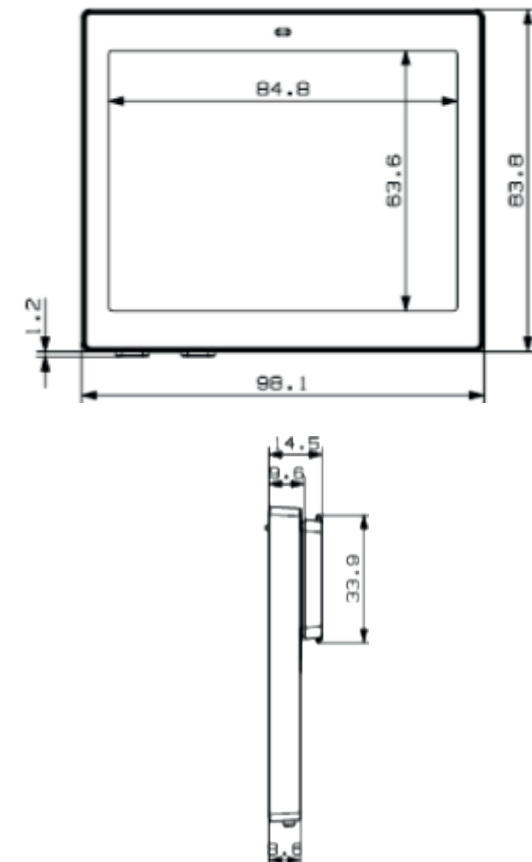

NEWTON 4.2 BWR

Technical Details

Dimensions (mm)	98.1 x 83.8 x 14.5	Waterproof	IP67
Button	2 Buttons	Battery	2 x CR2450
LED	7 Colors	Battery lifetime	10 years (7.000-10.000 updates)
Display Technology	Full graphic E-ink display	Encryption	128-bit AES
Active display area (mm)	84.8 x 63.6	Compliance	CE, ROHS, FCC
Resolution (pixels)	400 x 300	NFC	FeliCa NFC Forum Type 3
Pixel density	120 DPI	ESL operating frequency	2,4 GHz
Pixel colors	BW / BWR / BWY	Wireless firmware update	Yes
Viewing angle	Nearly 180°		
Usable pages	Up to 7 pages		
Operating temperature	0°C to 40°C		

Technical Drawing

NEWTON 4.2 BWR

e-shelf-labels | S&K Solutions GmbH

Sailerwöhr 16 | 94032 Passau
+49 (0) 851 / 2009 30 30

info@e-shelf-labels.com
www.e-shelf-labels.com

a brand of 
solutions